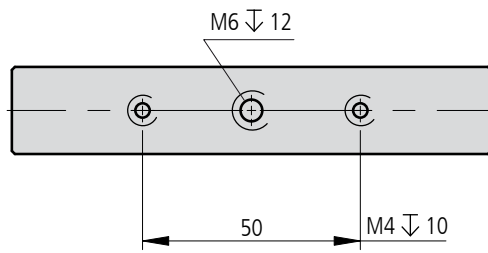

Technische Daten/Technical Data OHU90-D

Gewicht	weight	460	g