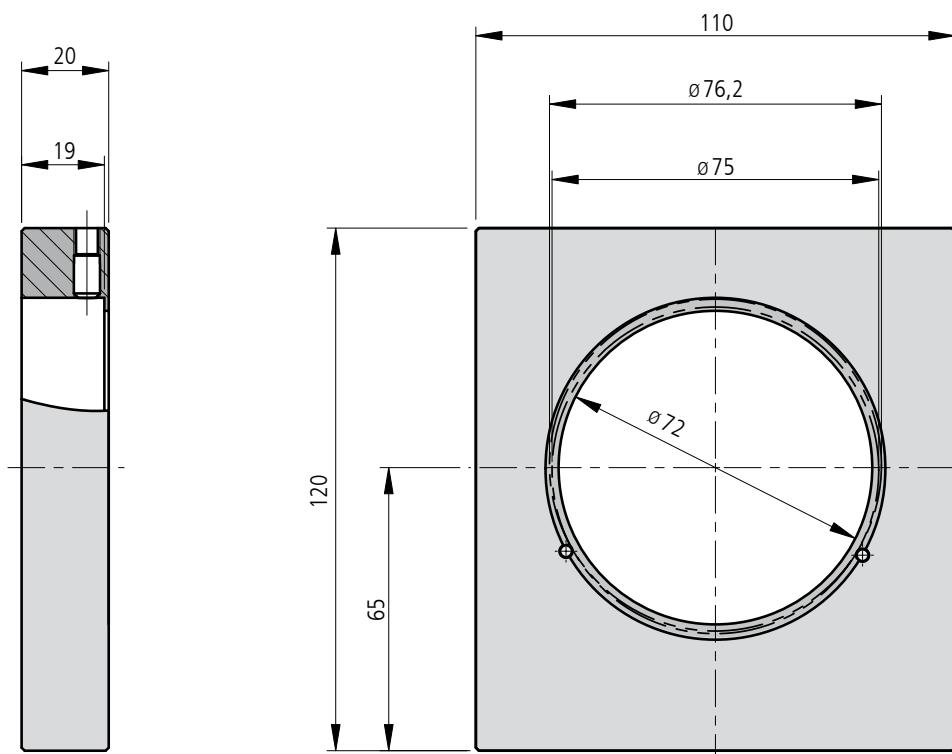

Technische Daten/Technical Data OHU90-D

Gewicht	weight	460	g